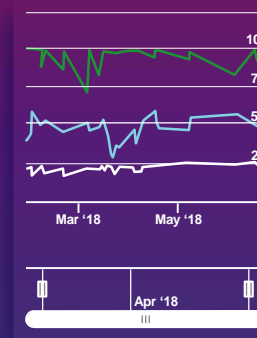

## Usage summary

Select date range:

From

To

2.984  
Solar produced  
kWh

2.225  
Consumed kWh

306  
USB charging

36  
Wireless  
Charging

560  
Wi-Fi users

13470  
Internet data  
usage [MB]

Last Report: Oct 15, 2018 7:58:00

## Select chart to show

- Solar power
- Battery Voltage
- Internet user count
- Charging counter
- Monthly usage
- Weather
- Battery status
- Grid power

Battery Voltage

Usb and Wireless charging counter

Weather