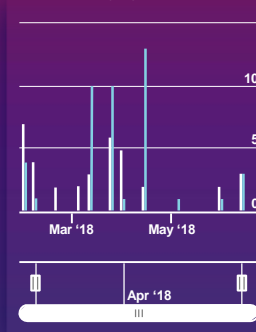

## Usage summary

Select date range:

From

To

2.984  
Solar produced  
kWh

2.225  
Consumed kWh

306  
USB charging

36  
Wireless  
Charging

560  
Wi-Fi users

13470  
Internet data  
usage [MB]

Last Report: Oct 15, 2018 7:58:00

## Select chart to show

- Solar power
- Battery Voltage
- Internet user count
- Charging counter
- Monthly usage
- Weather
- Battery status
- Grid power

Battery Voltage

Usb and Wireless charging counter

Weather